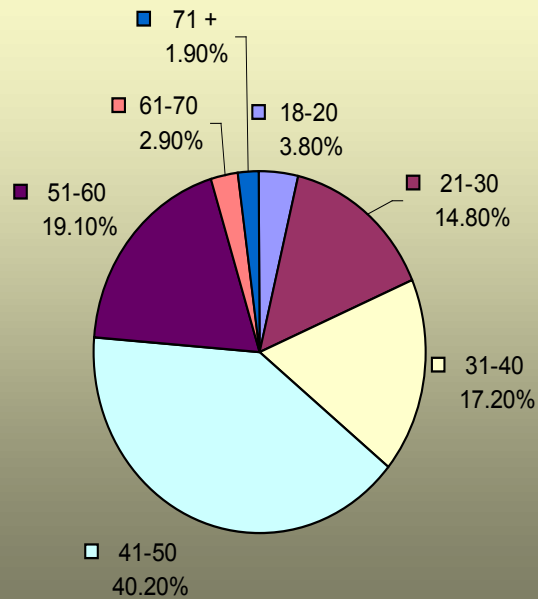

## Emergency Shelter Statistics on Gender, Age and Race

Interfaith Partnership for the Homeless Report on Age - based on clients visiting the Emergency Shelter during 2007.

Interfaith Partnership for the Homeless Report on Gender - based on clients visiting the Emergency Shelter during 2007.

Interfaith Partnership for the Homeless Report on Race - based on clients visiting the Emergency Shelter during 2007