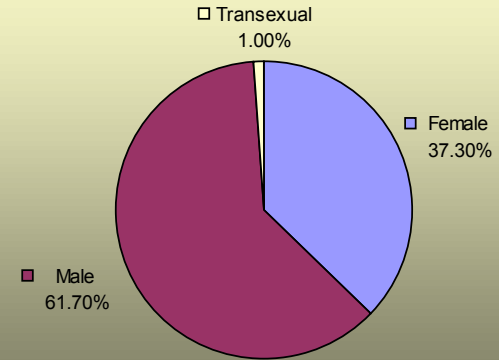

## Emergency Shelter Statistics on Gender, Age and Race

Interfaith Partnership for the Homeless Report on Age - based on clients visiting the Emergency Shelter during 2007.

Interfaith Partnership for the Homeless Report on Gender - based on clients visiting the Emergency Shelter during 2007.

Interfaith Partnership for the Homeless Report on Race - based on clients visiting the Emergency Shelter during 2007